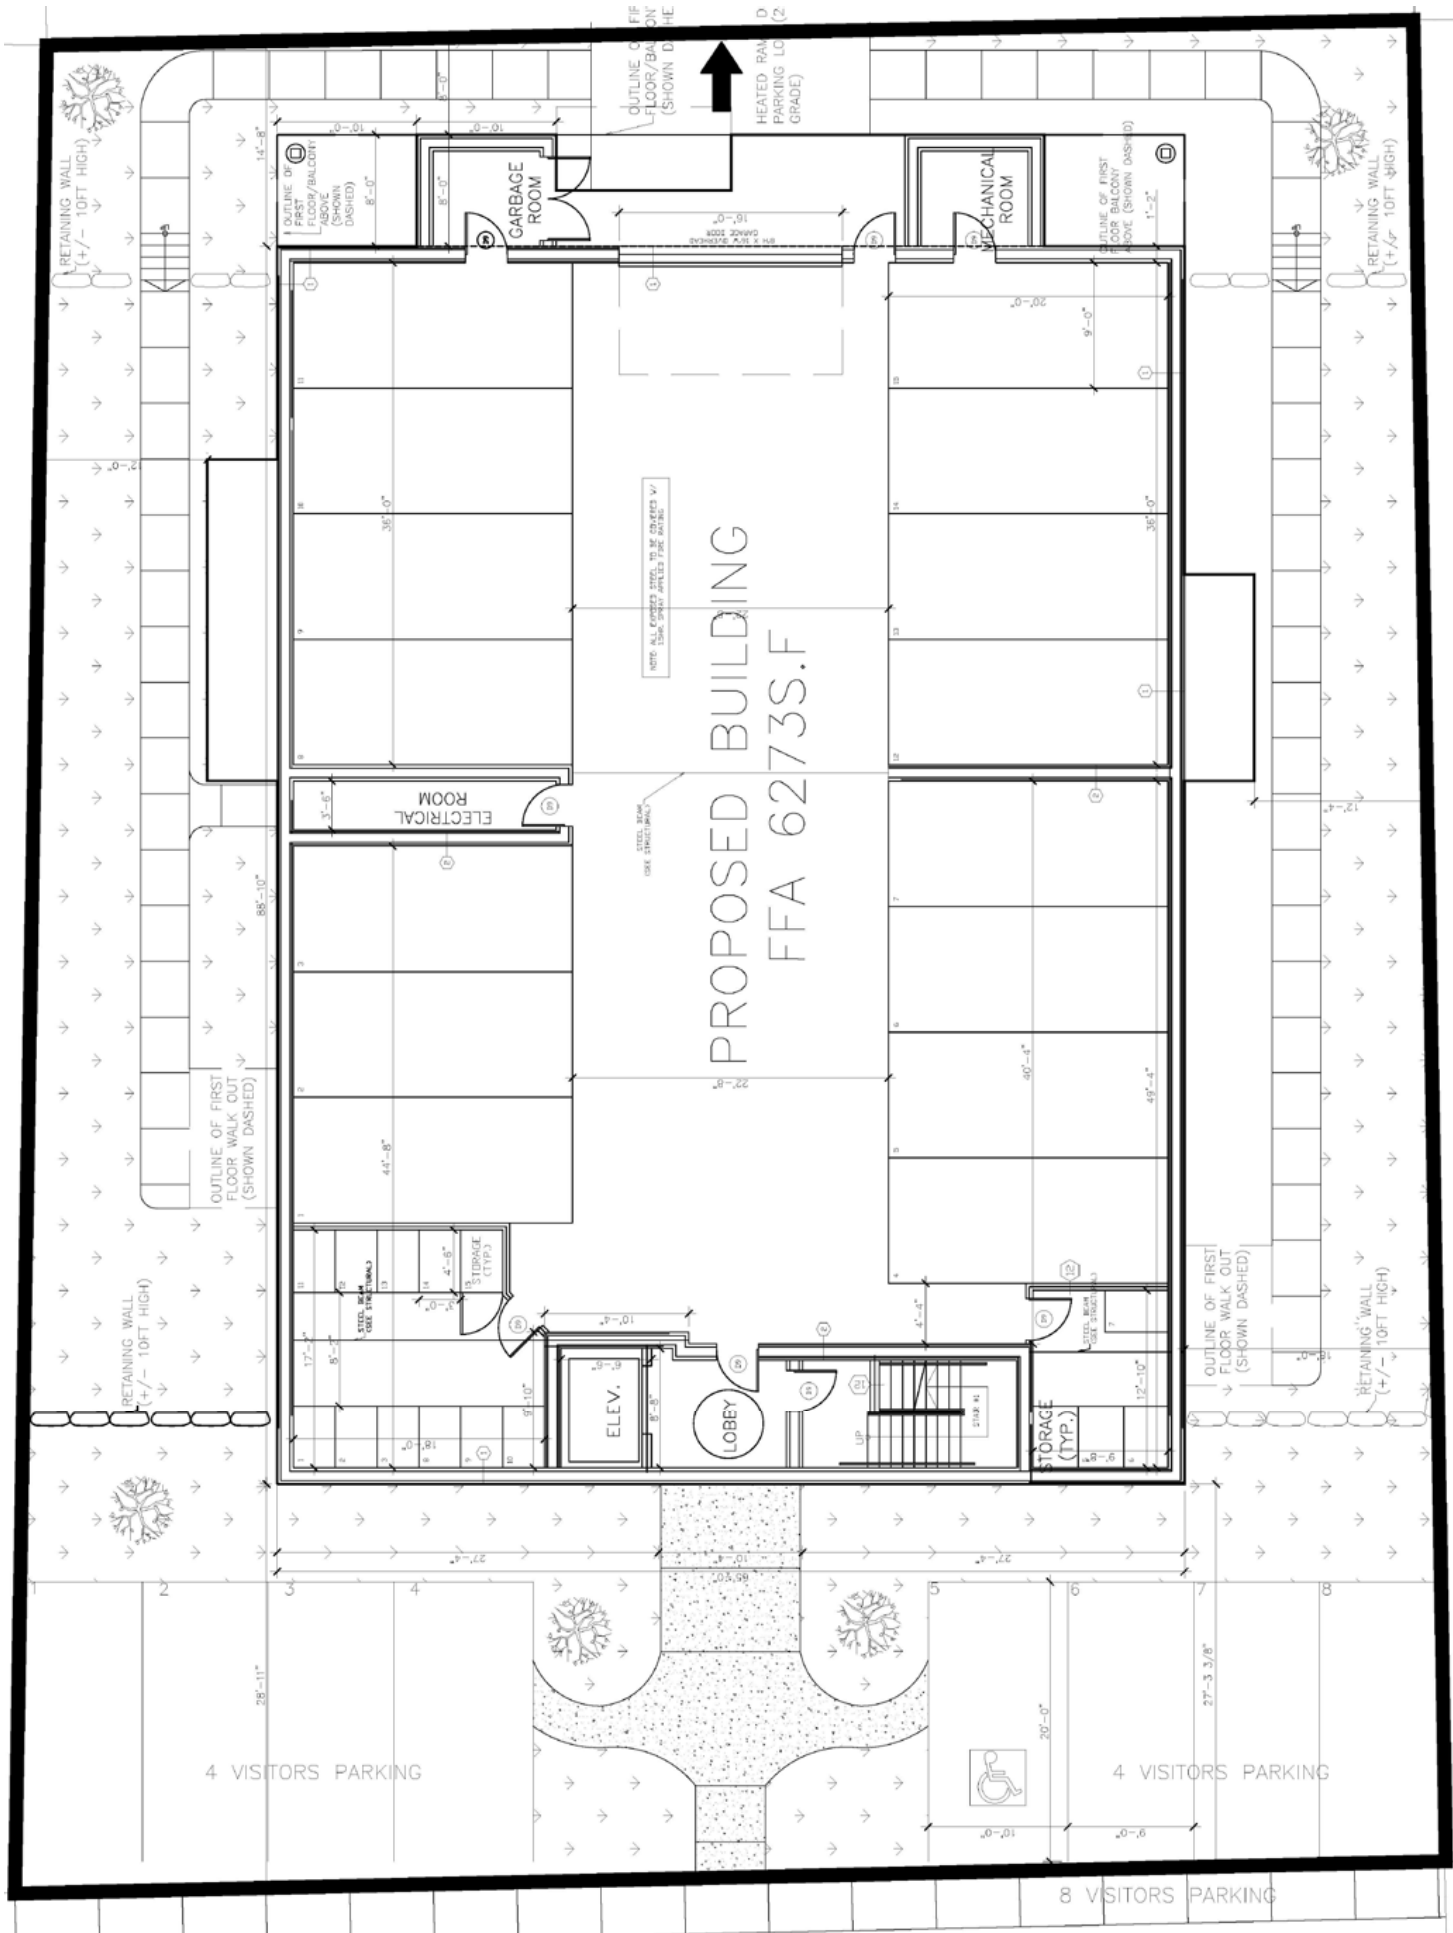

Newcastle Street

102'-5 7/8"

PROPOSED BUILDING
FFA 6273S.F.

4 VISITORS PARKING

4 VISITORS PARKING

8 VISITORS PARKING

Newcastle Street